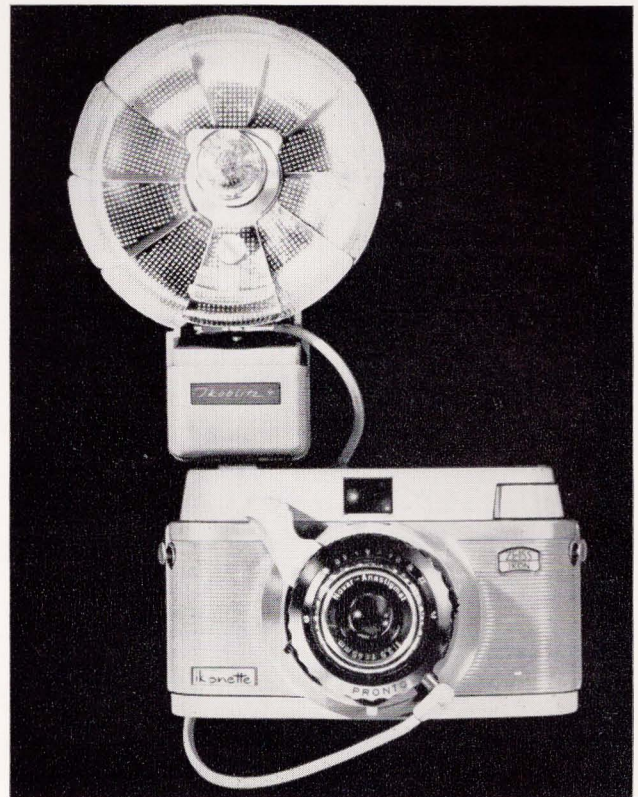

Ikonette with Ikoblitz 4 flash unit