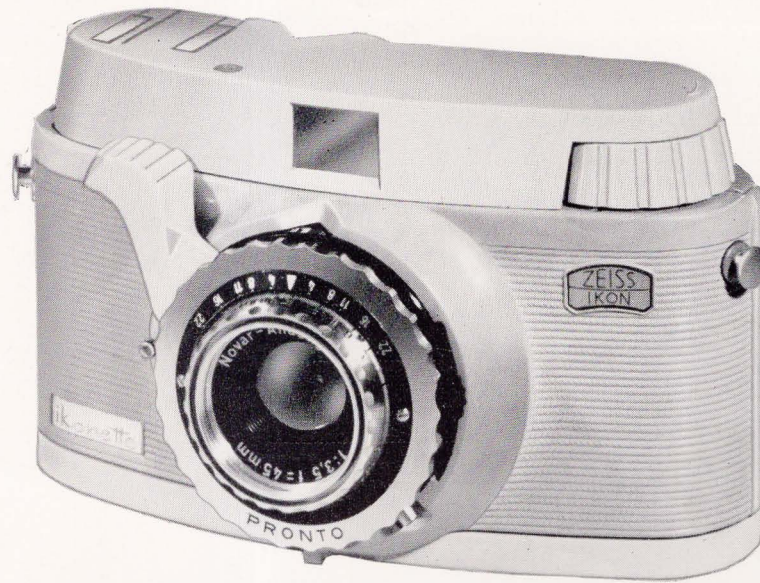

IKONETTE (35 mm.)

Stream-lined, two-tone, gray, plastic camera body with "X" flash synchronized Pronto shutter speeds up to 1/200 sec.; single lever for transporting the film, cocking and releasing the shutter; red signal in view-finder, indicating when camera is not ready for shooting; using standard 35mm color and black-and-white film cartridges, lens factory coated.