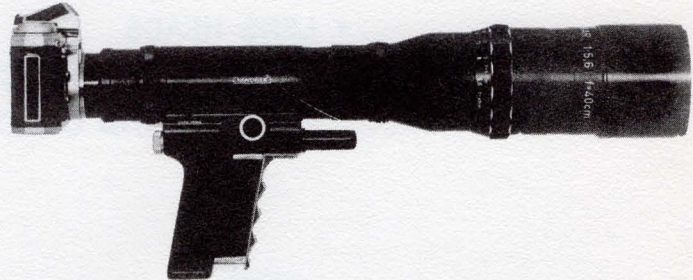

NOVOFLEX FOLLOW FOCUS TELEPHOTO LENS SYSTEM

ONE-HAND FOCUSING FROM CLOSE-UP TO INFINITY

- Now with quick-release bayonet mounts
- Interchangeable adapters available for more than 50 different cameras
- Only three main parts
- Focal lengths. 280, 400 and 640mm

Newly Improved System Now Permits Quick Interchange of Lenses and Cameras by Utilizing Quick-Release Bayonet Mounts

Focus instantly from close-up to infinity with the world famed Novoflex Follow Focus Tele Lens System. In a split-second, focus accurately on a speeding race car a bird on the wing an ir retrievable moment of football action. With one hand on the camera ready to press the shutter release, the other gently squeezes the unique pistol grip to keep your subject constantly in focus. No turning, no twisting of the lens barrel. It simply glides into focus as you squeeze the pistol grip. Danger of camera movement is kept to the minimum. Locking knobs permit locking lens in any focus position if required. Built-in swivel mechanism of camera adapter allows swiveling camera for taking horizontal or vertical pictures. Base of grip is equipped with tripod socket.

Now redesigned for greater interchangeability, the Novoflex Follow Focus Lens System has been so ingeniously simplified that just 14 adapters accommodate more than 50 different cameras including 35mm and 2 1/4 x 2 1/4" single lens reflex models, plus some 8mm and 16mm movie cameras. Superb examples of advanced lens design, the Follow Focus Lenses are notable for color correction, excellent definition, exceptional resolving power and highest brilliance. These rugged, lightweight lenses have been accepted as standard equipment for nature photographers, conservation specialists, law enforcement agencies, sports and news photographers and many others whose daily assignments involve capturing on film a distant subject in action.

NOVOFLEX FOLLOW FOCUS TELEPHOTO LENSES

Complete with reversible bayonet lens hood and lens cap LESS CAMERA ADAPTERS. (Camera adapters listed on following page.)

Focal Length	280mm f/5.6	400mm f/5.6	640mm f/9
CATALOG #	11/PI-280B	11/PI-400B	11/PI-640B
Speed	f/5.6	f/5.6	f/9
*Focusing Range	∞ - 13 ft.	∞ - 26 ft.	∞ - 65 ft.
Picture angle	9°	6°	3 3/4°
Weight	2 lbs. 10 oz.	3 lbs. 8 oz.	4 lbs. 10 oz.
Filter Size	8	9	9

*Near focusing distance can be reduced considerably by using special bellows accessory (See accessory listing on following page.)

BURLEIGH BROOKS INC.