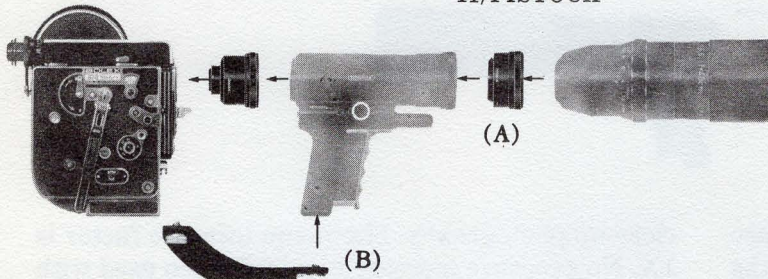

Chest or Shoulder Support Designed for the Novoflex Pistol Grip, this handy accessory weighing only 13 ounces provides firm and stable support for hand-held cameras with long focus lenses. Gunstock type of construction folds into compact 10" x 5" package. Fits comfortably against chest or shoulder. Ribbed rubber coated front grip can be used as support on car roof, fence or table.

CATALOG #
11/PISTOCK