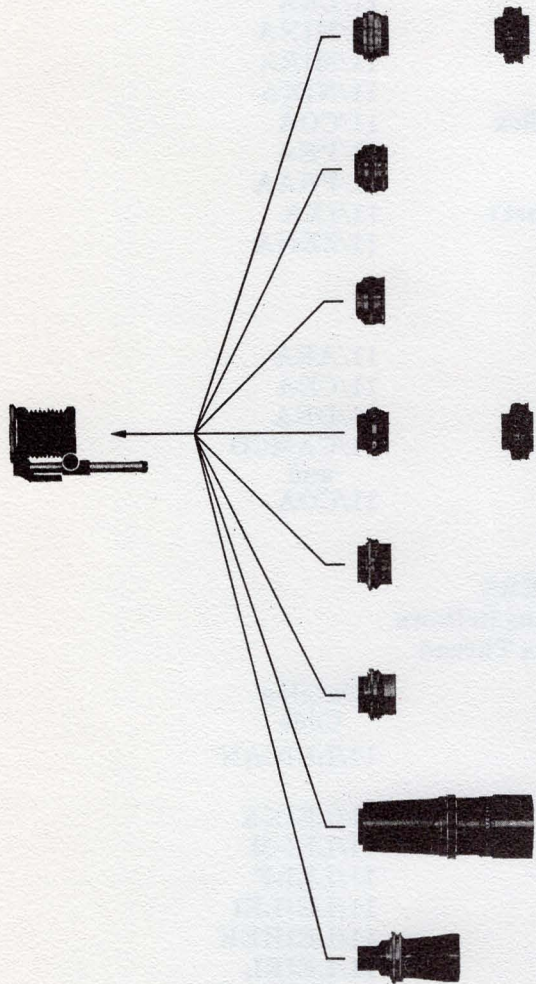

# LENSHEADS FOR NOVOFLEX BELLOWS

The normal lens of a given camera can take *only close-ups* when used with an extension bellows. It will not focus to infinity and its focal length is too short to be suitable for 1.1 slide copying unless a supplementary lens is used. (See accessories for bellows.) The standard camera lens is therefore very limited in its bellows applications. These high-quality *Novoflex and Schneider* lenses permit *both close-ups and distant shots with the same lens*. Consisting of only the lens elements and iris diaphragms, these moderately priced lensheads eliminate the need for expensive helical focusing mounts or long focus lenses. Provided with Leica threads, the lensheads attach directly to Novoflex Bellows with Leica-threaded front mounts.