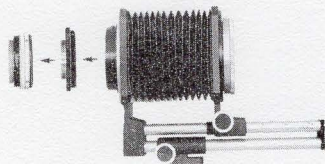

NOVOFLEX EQUIPMENT FOR 2¼ x 2¼" SINGLE LENS REFLEX CAMERAS

Follow Focus Lenses for 2¼ x 2¼" SLR Cameras

These lenses are basically the same as the Follow Focus lenses for 35mm cameras but are somewhat larger in size. Designed specifically for use with the 2¼" square format, they can also be adapted for use on a 35mm camera. Information regarding 35mm camera adapters is available on request.

240mm f/5.6 Follow Focus lens
with built-in lenshood
and back mount for

Bronica
Hasselblad 1000 and 1600 F
Praktisix

Catalog Code

11/BROPI-240
11/HAPI-240
11/TISPI-240

500mm f/5.6 Follow Focus lens
complete with reversible bayonet
lenshood and back mount for

Bronica
Hasselblad 1000 and 1600 F
Praktisix

Catalog Code

11/BROPI-500
11/HAPI-500
11/TISPI-500

Components of 2¼ x 2¼" Follow Focus Lenses

Pistol grip handle
with back mount for:

Bronica
Hasselblad 1000 and 1600 F
Praktisix

Catalog Code

11/BROPIGRIF
11/HAPIGRIF
11/TISPIGRIF

Lensheads:

240mm f/5.6 Noflexar
500mm f/5.6 Noflexar

Catalog Code

11/K-240
11/KS-500

Accessories for 2¼ x 2¼" Follow Focus Lenses

Chest or Shoulder Support:
Same as model supplied for
35mm Follow Focus lenses but
with special leather strap.

Catalog Code

11/PISTOCK-66

Carrying Case:

Vinyl-covered wooden case
for 240mm 2¼ x 2¼"
Follow Focus lens complete

11/TASBOX-240

Bellows for 2¼ x 2¼" SLR Cameras

Deluxe Model II 2¼ x 2¼" Bellows with Built-in Focusing Rack

Basically the same as the Model II Bellows for 35mm cameras, but designed specifically for use with the 2¼" square format. It can also be adapted for use on 35mm cameras. Information regarding 35mm camera adapters is available on request.

With back mount for:

Bronica
Praktisix

Catalog Code

11/BROBIG
11/TISBIG

Lensheads in short mounts and slide copying equipment is available for deluxe Model II 2¼ x 2¼" Bellows on special order. Additional information available on request.

Novoflex Miscellaneous Accessories

Rubber Lens Caps—All Novoflex lenses are supplied complete with lens caps. If a lens cap is lost, we offer the following replacements.

For
Leica threaded lensheads
Exakta bayonet
Pentax threads
Front of 280mm lens
Front of 400 and 640mm lenses
Front of 35mm macro wide angle lens

Catalog Code

11/DUSTLEI
11/DUSTEX
11/DUSTCO
11/DUSTPI
11/DUSTFE
11/DUSTWEIT