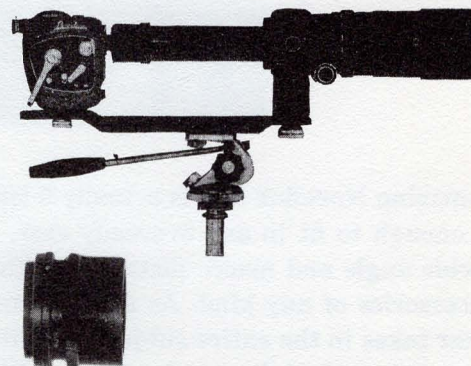

FILTERS

Finest selected optical glass. Precision ground, coated and polished. Screw-in type.

For Use With Black-and-White Film

Light yellow, medium yellow, orange, U.V., haze, light red, infrared.

For Use With Color Film

Blue Series—B-3, B-6, B-12
Red Series—R-1.5, R-3, R-6, R-12

PLEASE SPECIFY FILTER TYPE

For 400mm or 640mm lenses

Catalog Code
11/FILFE

Carrying case for 640mm lenshead and two filters.

Catalog Code
11/TASFE

BURLEIGH BROOKS INC.