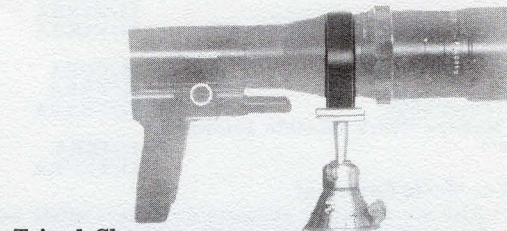

Chest or Shoulder Support Designed for the Novoflex Pistol Grip, this handy accessory weighing only 13 ounces provides firm and stable support for hand-held cameras with long focus lenses. Gunstock type of construction folds into compact 10" x 5" package. Fits comfortably against chest or shoulder. Ribbed rubber coated front grip can be used as support on car roof, fence or table.

CATALOG #
11/PISTOCK