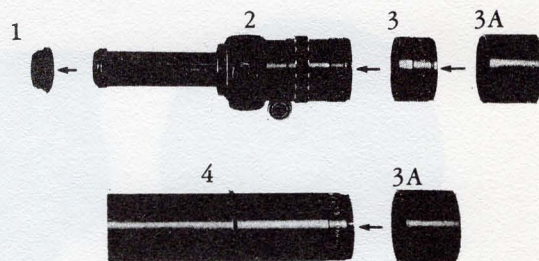

Adapters for Movie Cameras*

*Important—See also mounting supports for movie cameras under accessories.

Camera:	Catalog Code
Arriflex	11/AR
C-Mount (16mm Cameras and Bolex H8RX, Beaulieu S2008)	11/CE
D-Mount (8mm Cameras except Bolex H8RX and Beaulieu S2008)	11/DE 11/CAMCO and 11/CO
Camex Reflex—2 adapters required	

ACCESSORIES

ACCESSORIES FOR NESTING LENSES

Mounting Supports For Movie Cameras

Camera:	Catalog Code
Arriflex 16mm (16mm only)	11/STUAR-16
Beaulieu 16mm and 9.5mm	11/STUBEA-16
Beaulieu 8mm	11/STUBEA-8
Bolex H 16 RX and H8RX	11/STUBOL
Camex Reflex 8mm	11/STUCAM-8
Pathe Webbo 16mm and 9.5mm	11/STUWEDO-16

Extension Tube

For use with the short Nesting Lens designed for cameras with reflex housings. This accessory tube provides the extension necessary to enable this lens to be used with 35mm SLR cameras.

Catalog Code
11/KUTUB

Carrying Cases

Leather construction with shoulder strap.
For 400mm Nesting Lens.

Catalog Code
11/TASKULA

COMPONENTS

	Catalog Code
2) Body only of Nesting Lens For SLR cameras	11/LA-Lens
For cameras with reflex housings	11/KU-Lens
3) 400mm f/5.6 Lenscell Only	11/LINSE-400
3A) Reversible Bayonet Lenshood For 400mm and 640mm Lensheads	11/SONFE
4) 640mm f/9 Lenshead only without Lenshood Accepts same lenshood as 400mm lenshead.	11/N-640