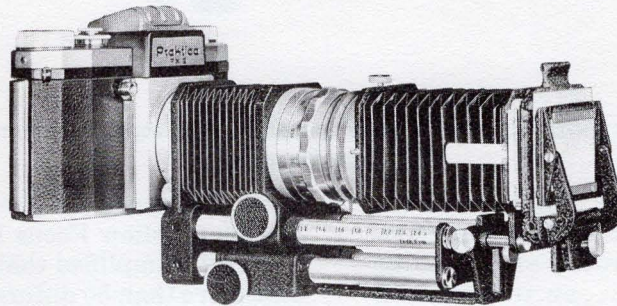

Novoflex lenses and accessories bring new dimensions of versatility to still and movie cameras. Designed and manufactured to the highest standards of the optical science, these superb instruments provide the means of taking extreme close-up or long-distance superior quality shots with effortless ease and convenience.