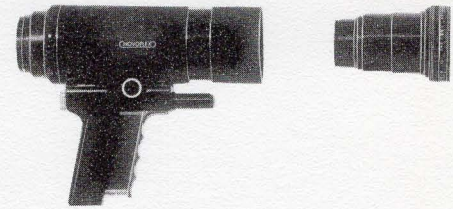

NOVOFLEX EQUIPMENT FOR 2¼ x 2¼" SINGLE LENS REFLEX CAMERAS

Follow Focus Lenses for 2¼ x 2¼" SLR Cameras

These lenses are basically the same as the Follow Focus lenses for 35mm cameras but are somewhat larger in size. Designed specifically for use with the 2¼" square format, they can also be adapted for use on a 35mm camera. Information regarding 35mm camera adapters is available on request.

240mm f/5.6 Follow Focus lens
with built-in lenshood
and back mount for

Bronica
Hasselblad 1000 and 1600 F
Praktisix

Catalog Code

11/BROPI-240
11/HAPI-240
11/TISPI-240

500mm f/5.6 Follow Focus lens
complete with reversible bayonet
lenshood and back mount for

Bronica
Hasselblad 1000 and 1600 F
Praktisix

Catalog Code

11/BROPI-500
11/HAPI-500
11/TISPI-500

Components of 2¼ x 2¼" Follow Focus Lenses

Pistol grip handle
with back mount for:

Bronica
Hasselblad 1000 and 1600 F
Praktisix

Catalog Code

11/BROPIGRIF
11/HAPIGRIF
11/TISPIGRIF

Lensheads:

240mm f/5.6 Noflexar
500mm f/5.6 Noflexar

Catalog Code

11/K-240
11/KS-500

Accessories for 2¼ x 2¼" Follow Focus Lenses

Chest or Shoulder Support:
Same as model supplied for
35mm Follow Focus lenses but
with special leather strap.

Catalog Code

11/PISTOCK-66

Carrying Case:

Vinyl-covered wooden case
for 240mm 2¼ x 2¼"
Follow Focus lens complete

11/TASBOX-240

Bellows for 2¼ x 2¼" SLR Cameras

Deluxe Model II 2¼ x 2¼" Bellows with Built-in Focusing Rack

Basically the same as the Model II Bellows for 35mm cameras, but designed specifically for use with the 2¼" square format. It can also be adapted for use on 35mm cameras. Information regarding 35mm camera adapters is available on request.

With back mount for:

Bronica
Praktisix

Catalog Code

11/BROBIG
11/TISBIG

Lensheads in short mounts and slide copying equipment is available for deluxe Model II 2¼ x 2¼" Bellows on special order. Additional information available on request.

Novoflex Miscellaneous Accessories

Rubber Lens Caps—All Novoflex lenses are supplied complete with lens caps. If a lens cap is lost, we offer the following replacements.

For
Leica threaded lensheads
Exakta bayonet
Pentax threads
Front of 280mm lens
Front of 400 and 640mm lenses
Front of 35mm macro wide angle lens

Catalog Code

11/DUSTLEI
11/DUSTEX
11/DUSTCO
11/DUSTPI
11/DUSTFE
11/DUSTWEIT