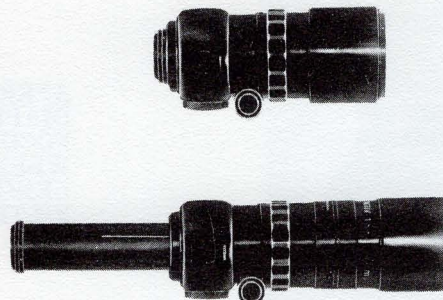

# NOVOFLEX TELEPHOTO NESTING LENS SYSTEMS

COMPACT, LIGHTWEIGHT, MODERATELY PRICED PRECISION TELE LENSES

Novoflex Nesting Lenses make telephoto photography easier than ever. This unique design virtually eliminates the three main disadvantages of a long telephoto lens — size, weight and high cost. Economically priced, Novoflex Telephoto Nesting Lenses are unusually light in weight and actually telescope down to half their size for storage. Interchangeable 400 and 640mm lensheads feature optical glass of the highest quality — notable for color correction, excellent definition, exceptional resolving power and highest brilliance. Focusing knob provides continuous, smooth rack and pinion focusing unaffected by temperature extremes. Locking knob permits locking lens in any focusing position. Designed for use on a tripod, the Nesting Lenses have large tripod bases that firmly support the lenses. Vibration and camera shake are kept to the barest minimum. Built-in swivel mechanism permits swivelling camera for taking vertical or horizontal photos or for leveling lens on tripod. A special shorter lens is available for 35mm cameras with reflex housings.