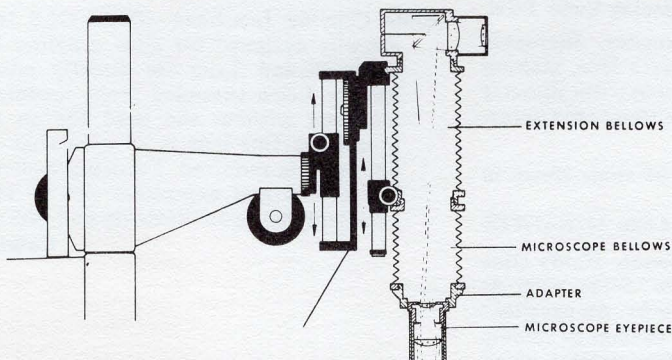

Catalog Code 11/CASTEL

Spirit Level

For leveling focusing tripod rack when taking stereo pictures.

Catalog Code 11/NIVEL

Extension Tubes

If for some reason the extension of a Novoflex Bellows is insufficient, it can be lengthened by adding one or more extension tubes. Equipped with *Leica threads* these tubes can also be used with the Microscope adapter.

12mm tube   Catalog Code 11/NORING I
24mm tube   Catalog Code 11/NORING II
48mm tube   Catalog Code 11/NORING III

Microscope Adapter

Equipped with a clamping device at one end that fits the popular microscope eyetube diameter of 27mm. Opposite end has Leica thread that screws directly into Novoflex Extension Bellows, Extension Tubes and Microscope Bellows.

Catalog Code 11/MICRO

Microscope Bellows

Provides additional bellows extension for greater magnification when used with a Novoflex Bellows on a copying stand. Also very efficient in absorbing vibration. (See illustration below.)

Catalog Code 11/MICROBALG

Carrying Cases

Leather carrying case accepts Novoflex Extension Bellows Models I, S or II complete with lenshead and bellows lenshood.

Catalog Code 11/TASBA

Vinyl case for Follow Focus Bellows with lens and lenshood.

Catalog Code 11/TASPIBA

BURLEIGH BROOKS INC.